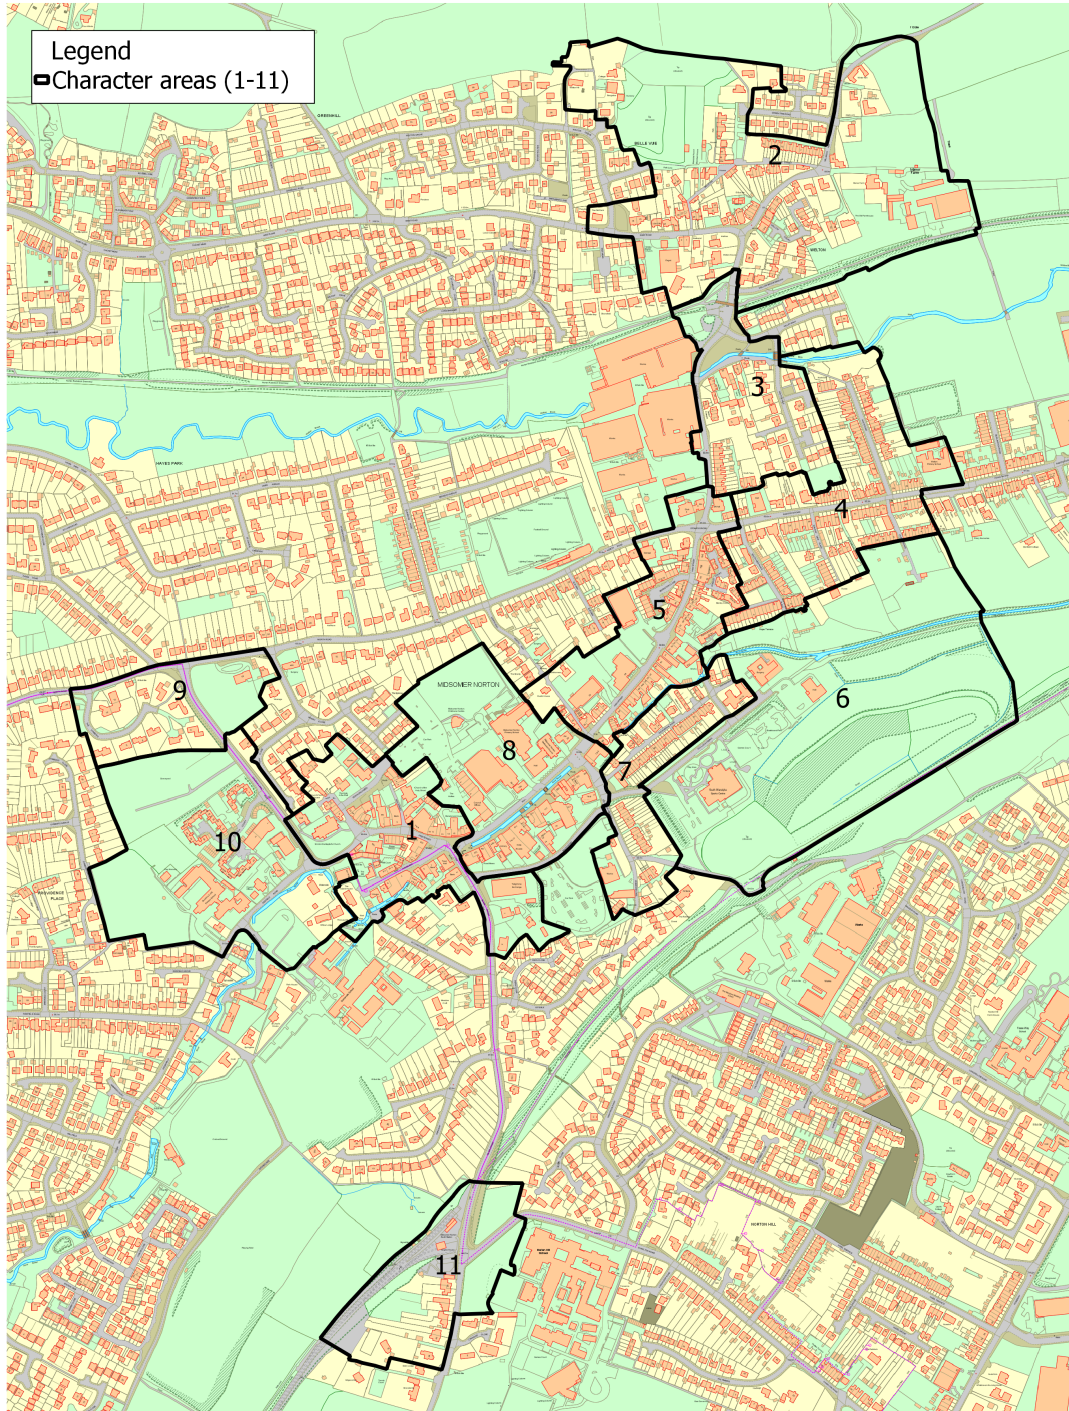

Draft Version March 2017
Midsomer Norton and Welton Conservation Area
Proposed character areas

Scale 1:2500

Bath & North East
Somerset Council

Licence number 100023334